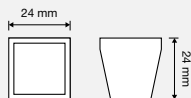

COD. 321 PB 0024