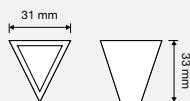

Cometa Crystal

FINITURE / FINISHINGS

MODELLI / MODELS

COD. 324 PB

FANTASIE / FANTASY