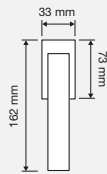

ONLY MADE IN ITALY

CR cromo lucido  
*polished chrome*

CS cromo satinato  
*satin chrome*

OL ottone lucido verniciato  
*polished brass*

COD. 1156 RB 019

COD. 1156 RB 090

COD. 1153 PL

COD. 1156 SK