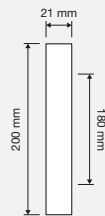

COD. 1156 MN 180