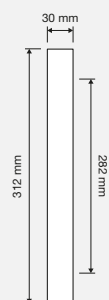

COD. 1156 MN 282