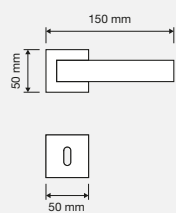

ONLY MADE IN ITALY

CR cromo lucido  
*polished chrome*

CS cromo satinato  
*satin chrome*

OL ottone lucido verniciato  
*polished brass*

COD. 1156 RB 019

COD. 1156 RB 090

COD. 1153 PL

COD. 1156 SK