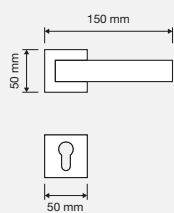

ONLY MADE IN ITALY

CR cromo lucido  
*polished chrome*

CS cromo satinato  
*satin chrome*

OL ottone lucido verniciato  
*polished brass*

COD. 1156 RB 019

COD. 1156 RB 090

COD. 1153 PL

COD. 1156 SK