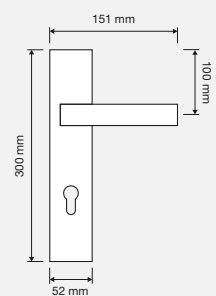

ONLY MADE IN ITALY

CR cromo lucido  
*polished chrome*

CS cromo satinato  
*satin chrome*

OL ottone lucido verniciato  
*polished brass*

COD. 1156 RB 019

COD. 1156 RB 090

COD. 1153 PL

COD. 1156 SK