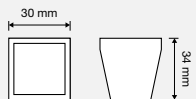

Pop-art

FINITURE / FINISHINGS

CR cromo lucido
polished chrome

CS cromo satinato
satin chrome

OZ oro zecchino
gold plated

MODELLI / MODELS

COD. 205 PB 0030

FANTASIE / FANTASY