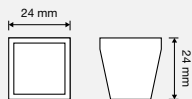

Mesh Crystal blue

FINITURE / FINISHINGS

CR cromo lucido
polished chrome

CS cromo satinato
satin chrome

OZ oro zecchino
gold plated

MODELLI / MODELS

COD. 203 PB 0024

COD. 203 PB 0030