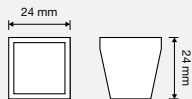

Mesh Black

FINITURE / FINISHINGS

CR cromo lucido
polished chrome

CS cromo satinato
satin chrome

OZ oro zecchino
gold plated

MODELLI / MODELS

COD. 203 PB 0024

COD. 203 PB 0030