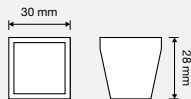

Mesh Black

FINITURE / FINISHINGS

CR cromo lucido
polished chrome

CS cromo satinato
satin chrome

OZ oro zecchino
gold plated

MODELLI / MODELS

COD. 203 PB 0024

COD. 203 PB 0030